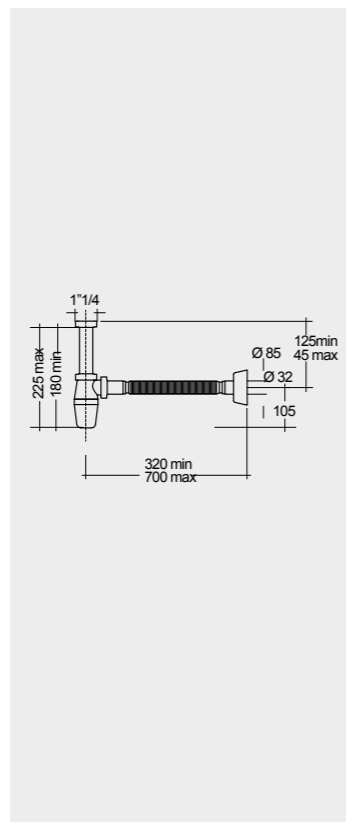

Hidden Fixations

55 CM  
SENFS5500AWHA

Hidden Fixations

No Tap Hole

FOR WASH BASIN  
PP WHITE : BTRWBPPR020

With Flexible Hose

Inspectionalbe

Measurements | Misure | Dimensions | Abmessungen | Размеры